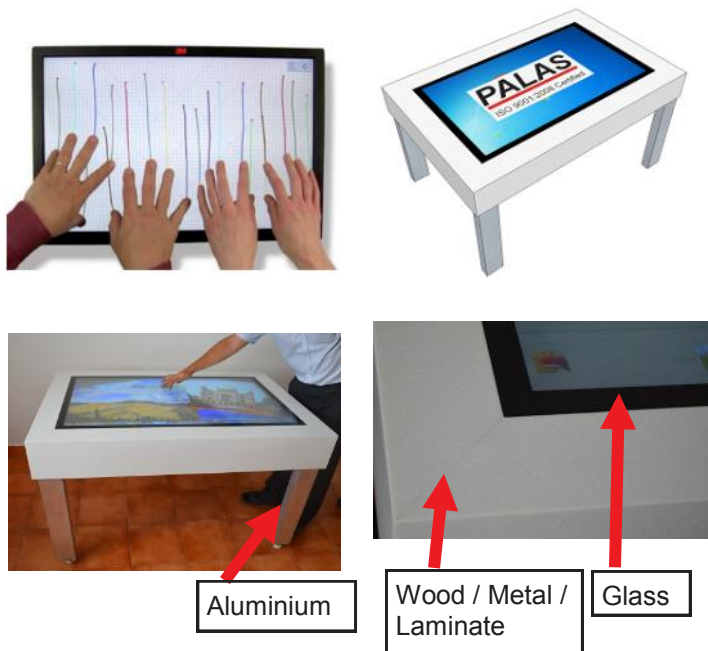

# 470BM3M-GT MultiTouch Table Data Sheet

**PALAS**  
ISO 9001:2008 Certified

Model	470BM3M-GT
Display Size	119cm (47")
Front Bezel	Touchscreen - glass; Table from wood/metal/laminate
<b>Touch Screen</b>	
Touch Points	Up to 40 simultaneous touch points. Can be used by 8 people at same time
Input Method	Finger, thin gloves, or 3M Smart pen.
Touch Screen	3M MicroTouch™ Projected Capacitive
Touch response time	less than 10 ms
Accuracy	Within 1% of True Position
Light Transmission	greater than 88%
Surface Finish	Non-active cover glass, no wear mechanism. Anti-reflective
Surface Obstruction	Not affected by surface contaminants like dust, grease, moisture, liquids, paan stains
Chemicals	Resistant to corrosives, as per ASTM D1308-07 & ASTM F-1598-107
Protection	Front face Nema 4X sealable / up to IP 65 Front face protected from sprays of water
<b>Processor</b>	
Operating System	Standard Win 8 Optional : Win 7 Prof
Processor	Standard Intel i3; Optional i5 / i7
RAM	4 GB
Hard Disk	60 GB SSD
I/O	2 x USB, 1xLAN Optional : WiFi
<b>Display</b>	
Format	wide
Display Area (mm)	1039x584
Pixel Pitch	0.54
Brightness (cd/m <sup>2</sup> )	500
Resolution	1920x1080
Viewing Angle	H160, V160
<b>Others</b>	
Operating Temp	0 - 50° C
Relative Humidity	85% non-condensing
Power / Connectors	220VAC
Power (W)	400
Touch PC made in	India

## PALAS Multi-Touch Tables (BMxxGT series)

Palas Multi Touch Tables, based on 3M Projected Capacitive touch technology and electronics, offer fast, accurate and up to 40 finger simultaneous touch.

Unique corian and metal frame construction for use in harsh environments. Rugged design. Smooth, easy-glide surface coating. Anti-reflective.

## Made in India

Aluminium

Wood / Metal /  
Laminate

Glass

Palas manufactures in India:

- Touchscreen monitors, Touch All-in-ones
- Industrial Touch Panel PCs, Rugged touch systems
- POS systems
- Smart Card Readers for ATMs, Kiosks, Vending
- Interactive Digital Signage Systems for Malls, Factories, Buildings