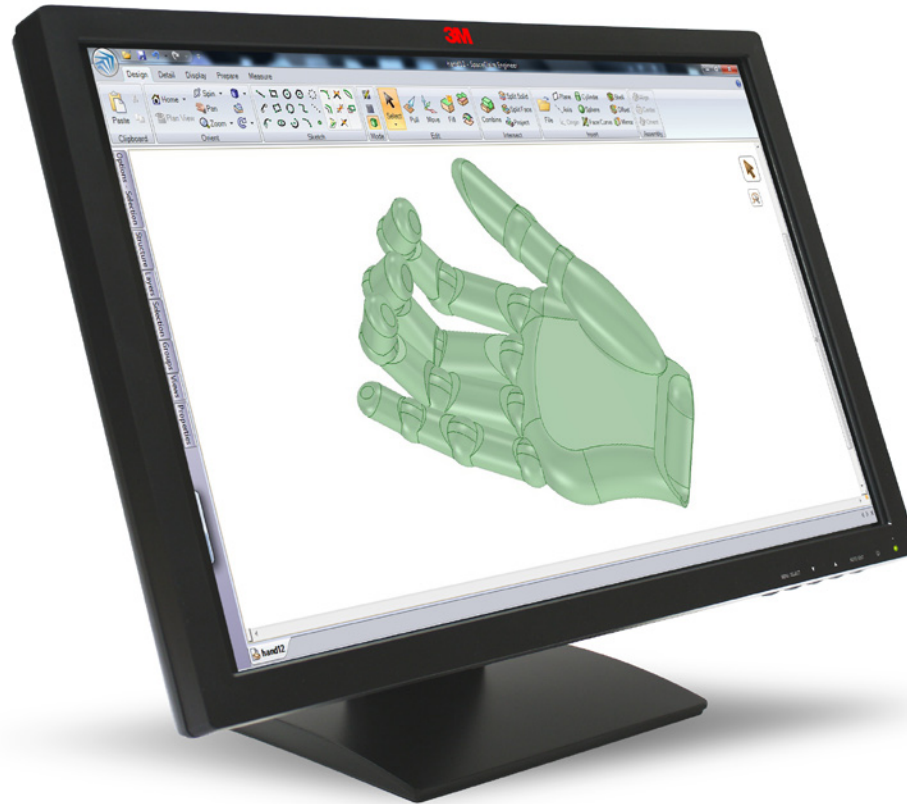

3M™ Display M2256PW

Home

Features